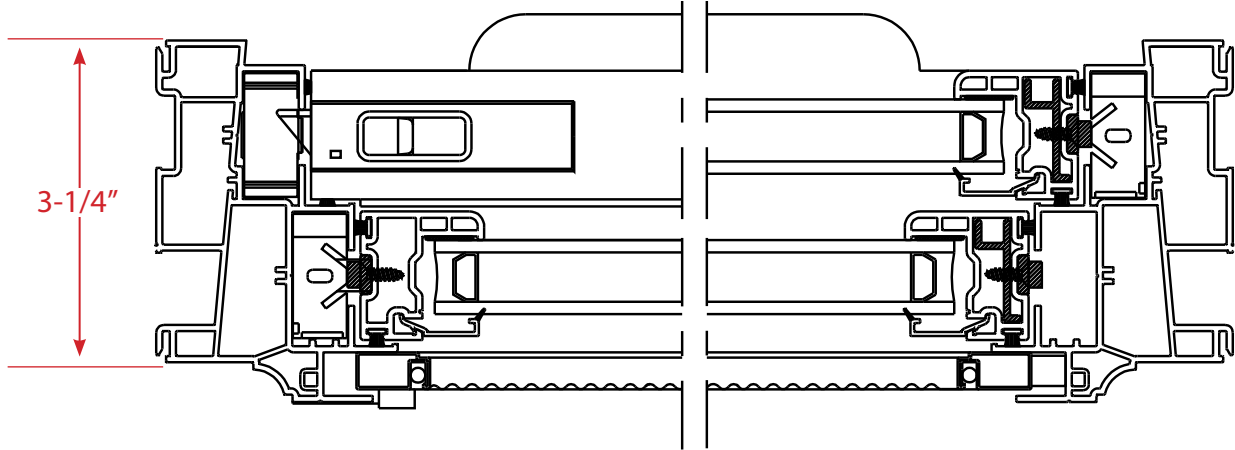

# Bronze Double Hung Window Replacement Style

**RJT** industries  
*manufacturing quality windows for over 40 years*