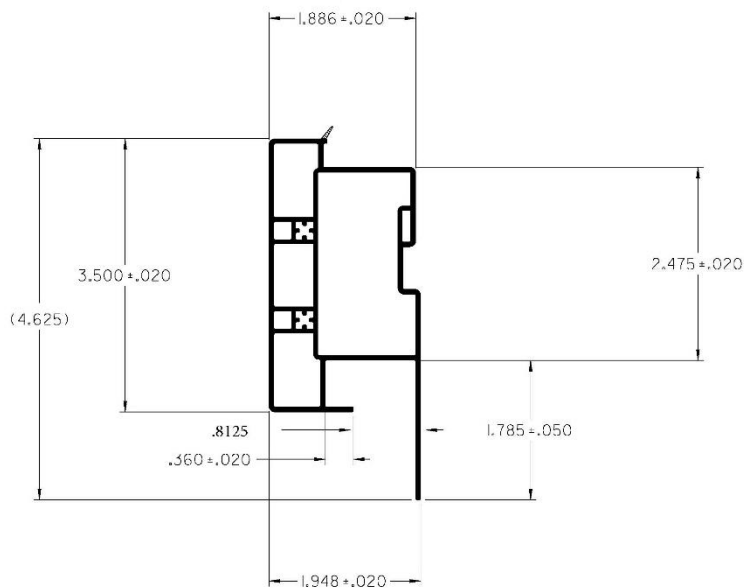

Salem Trim Mounted to New Construction Fin

Salem Trim cannot be mounted to a Replacement Window or a shape other than an outside right angle.