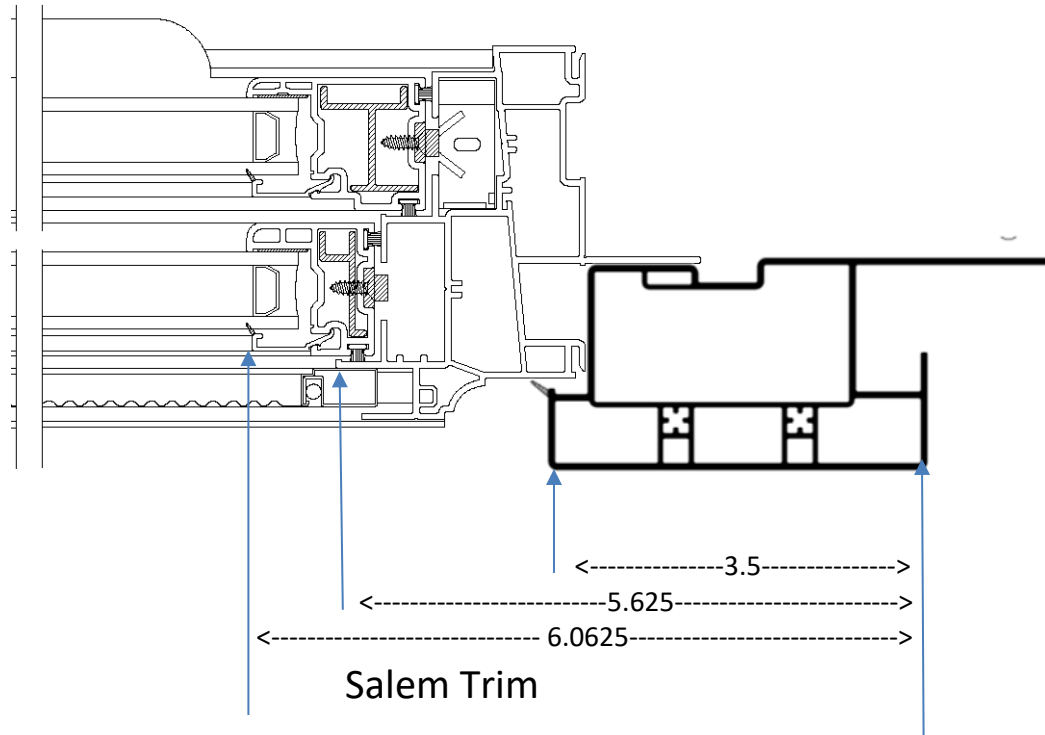

Salem Trim Mounted to New Construction Fin

Salem Trim cannot be mounted to a Replacement Window or a shape other than an outside right angle.